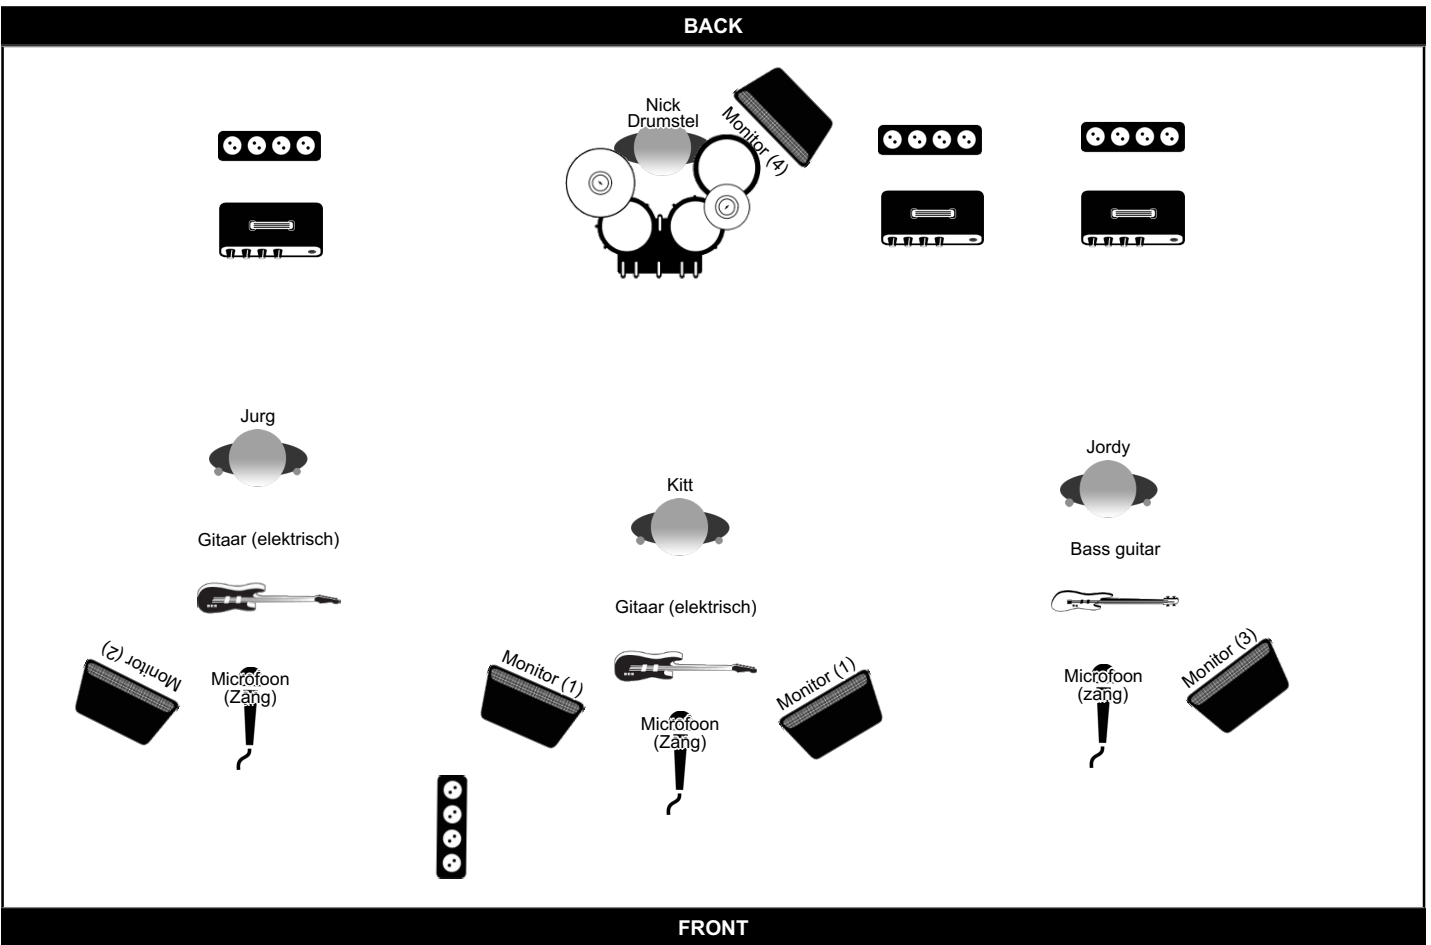

Grave Dohls (12 tracks)

<http://www.gravedohls.com>

Contact: Rock Exchange / Kitt Fitt (0031651244000 / info@rockexchange.nl)

Extra Info

Jurg = Guitar 1 & backing vocals 1

Kitt = Lead vocals & guitar 2

Jordy = Bass guitar & backing vocals 2

Nick = Drums

Graag reverb op vocals bijdraaien.

Monitor Groepen

Groep	Geluidsmix
Groep 1	Kitt: Lead vocals, guitar 2, guitar 1, backings vocals 1, backing vocals 2
Groep 2	Jurg: Lead vocals, guitar 1, guitar 2, backing vocals 1
Groep 3	Jordy: Lead vocals, backing vocals 2, guitar 1, guitar 2
Groep 4	Nick: Lead vocals, guitar 1, guitar 2, bass guitar, kick, snare